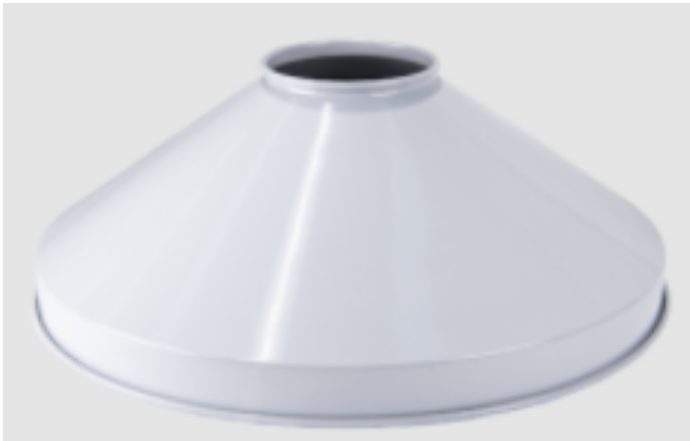

## HOPPERS

Hoppers available in diameters 400mm e 620mm.

Realized in painted steel, galvanized steel and stainless steel AISI 304, sound-proof covering or ceramic covering anti-wear.

ØA	ØB	H
400	100RP	218
400	160RP	215
620	160RP	235
620	210RP	245

## HOPPER EXTENSIONS

Hopper extensions available in diameters 400mm e 620mm.  
Realized in painted steel, galvanized steel and stainless steel AISI 304, sound-proof covering or ceramic covering anti-wear.